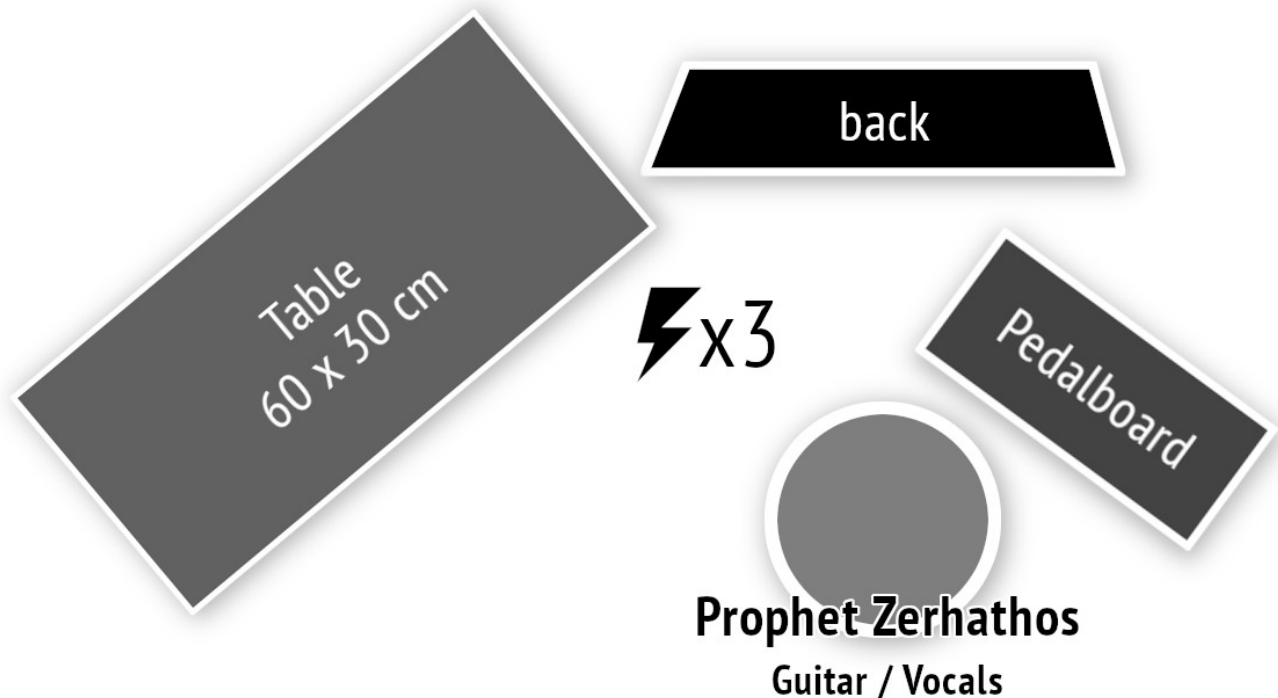

# MARKARIAN Rider

MARKARIAN is a Doom Metal **One-Man Band** consisting of a singer-guitarist accompanied by backing tracks. One assistant will be present and included in the catering.

Input	Musician Instrument	Connector
1	Zerhathos Vocals	1 XLR
2	Computer Backing + Guitar	JACK or RCA
3	Computer Backing + Guitar	JACK or RCA